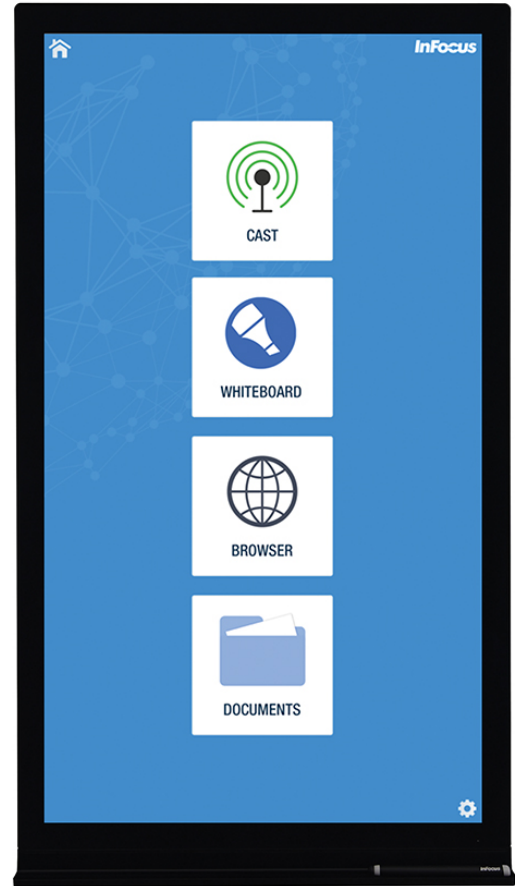

INF4030

Interactive Whiteboard and Display with Capacitive Touch

Part #: INF4030

InFocus

Key Features

- ◆ 40-inch 1080p capacitive touch display
- ◆ Portrait or landscape orientation
- ◆ Built-in, full-featured interactive whiteboard and document viewer
- ◆ Quickly connect and display your notebook via HDMI, VGA, component and USB
- ◆ Use with or without a stylus (included)

Specifications*

Display	INF4030
Diagonal Size	40"
Resolution – Native	Full HD (1920 x 1080)
Display Technology	LED edge-lit LCD
Touch Screen Features	Projected capacitive, Multi-touch
Contrast Ratio	5,000:1
Display Brightness	300 cd/m2
Aspect Ratio	16:9
Refresh Rate	120 Hz
Response Time	8.5 ms
Pixel Pitch	0.450 mm
Viewing Angle	176°
Speakers	Stereo 10W x 2

Display	
Display Connectors – Inputs	INF4030 RCA stereo audio, 3.5mm audio, RS232, Component video, Composite video, USB A x2, HDMI x 4, VGA, USB-B for touchscreen control, USB-A x2 (on bottom for embedded software)
Display Connectors – Outputs	RCA stereo audio, USB-B for touchscreen control
Power Standard	AC 100 to 240V, 50/60
PC	
System	
Included Accessories	Power cord, Stylus, VGA cable, Quick Start Guide, Tray, USB A-B cable
Wireless Collaboration	LightCast-Ready
Audible Noise	< 40 dBA at 77°F / 25°C
Operating Conditions	32 to 104°F at 0 to 10000 ft / 0 to 40°C at 0 to 3048 m
Mounting Pattern	VESA 200x200mm with M8 screws
Product Warranty	2 years
Product Dimensions	21.8 x 38.3 x 4.5 in / 553.7 x 972.8 x 114.3 mm
Product Weight	44 lbs / 20 kg
Shipping Dimensions	28.1 x 41.9 x 7.9 in / 713.7 x 1064.3 x 200.7 mm
Shipping Weight	56.4 lbs / 25.6 kg